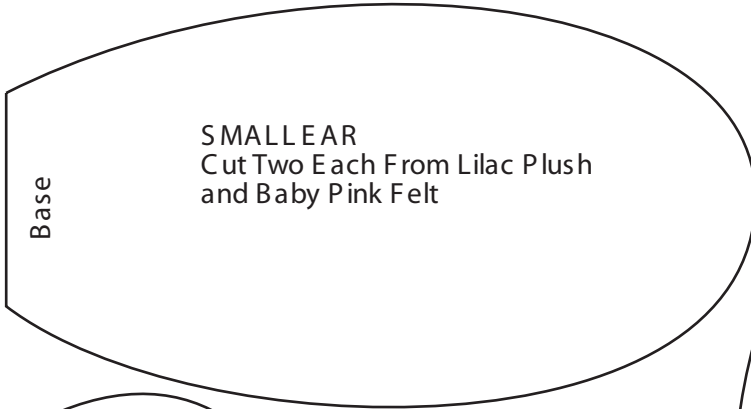

"MAMA BUNNY AND BABY SNUGGLES"

Base

LARGE EAR
Cut Two Each From Mint Green
Plush and Baby Pink Felt

Place on Fold

LARGE BODY
Cut One From
Mint Green Plush Felt

"MAMA BUNNY AND BABY SNUGGLES"

SMALL BODY
Cut One From Lilac
Plush Felt

Place on Fold

Base

SMALLEAR
Cut Two Each From Lilac Plush
and Baby Pink Felt

LARGE BACK FOOTPAD
Cut Two From Baby Pink Felt

LARGE FRONT
PAW PAD
Cut Two From
Baby Pink Felt

LARGE BODY BOTTOM
Cut One From Mint
Green Plush Felt