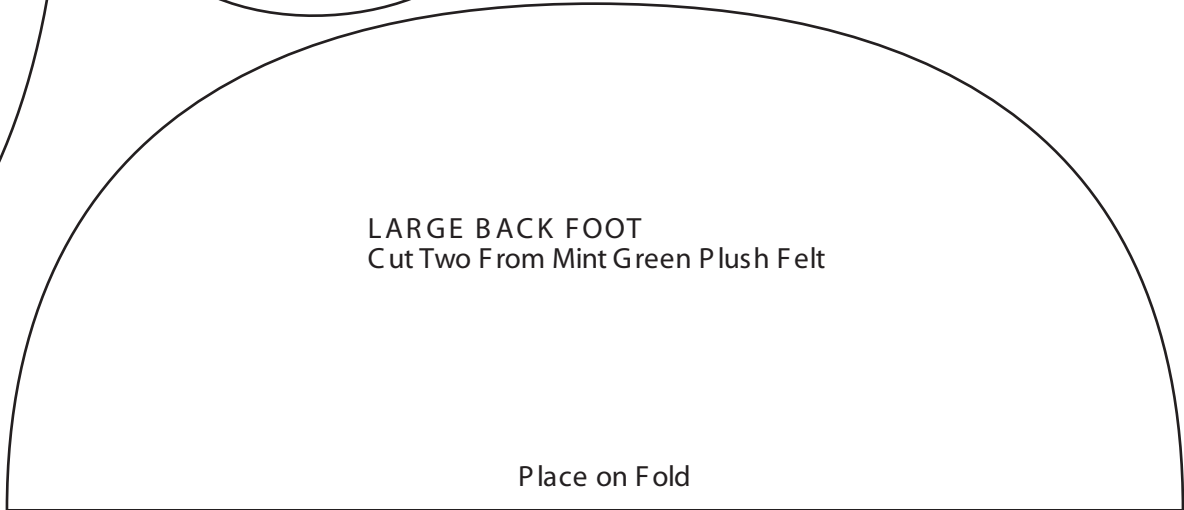

LARGE BACK FOOT
Cut Two From Mint Green Plush Felt

Place on Fold