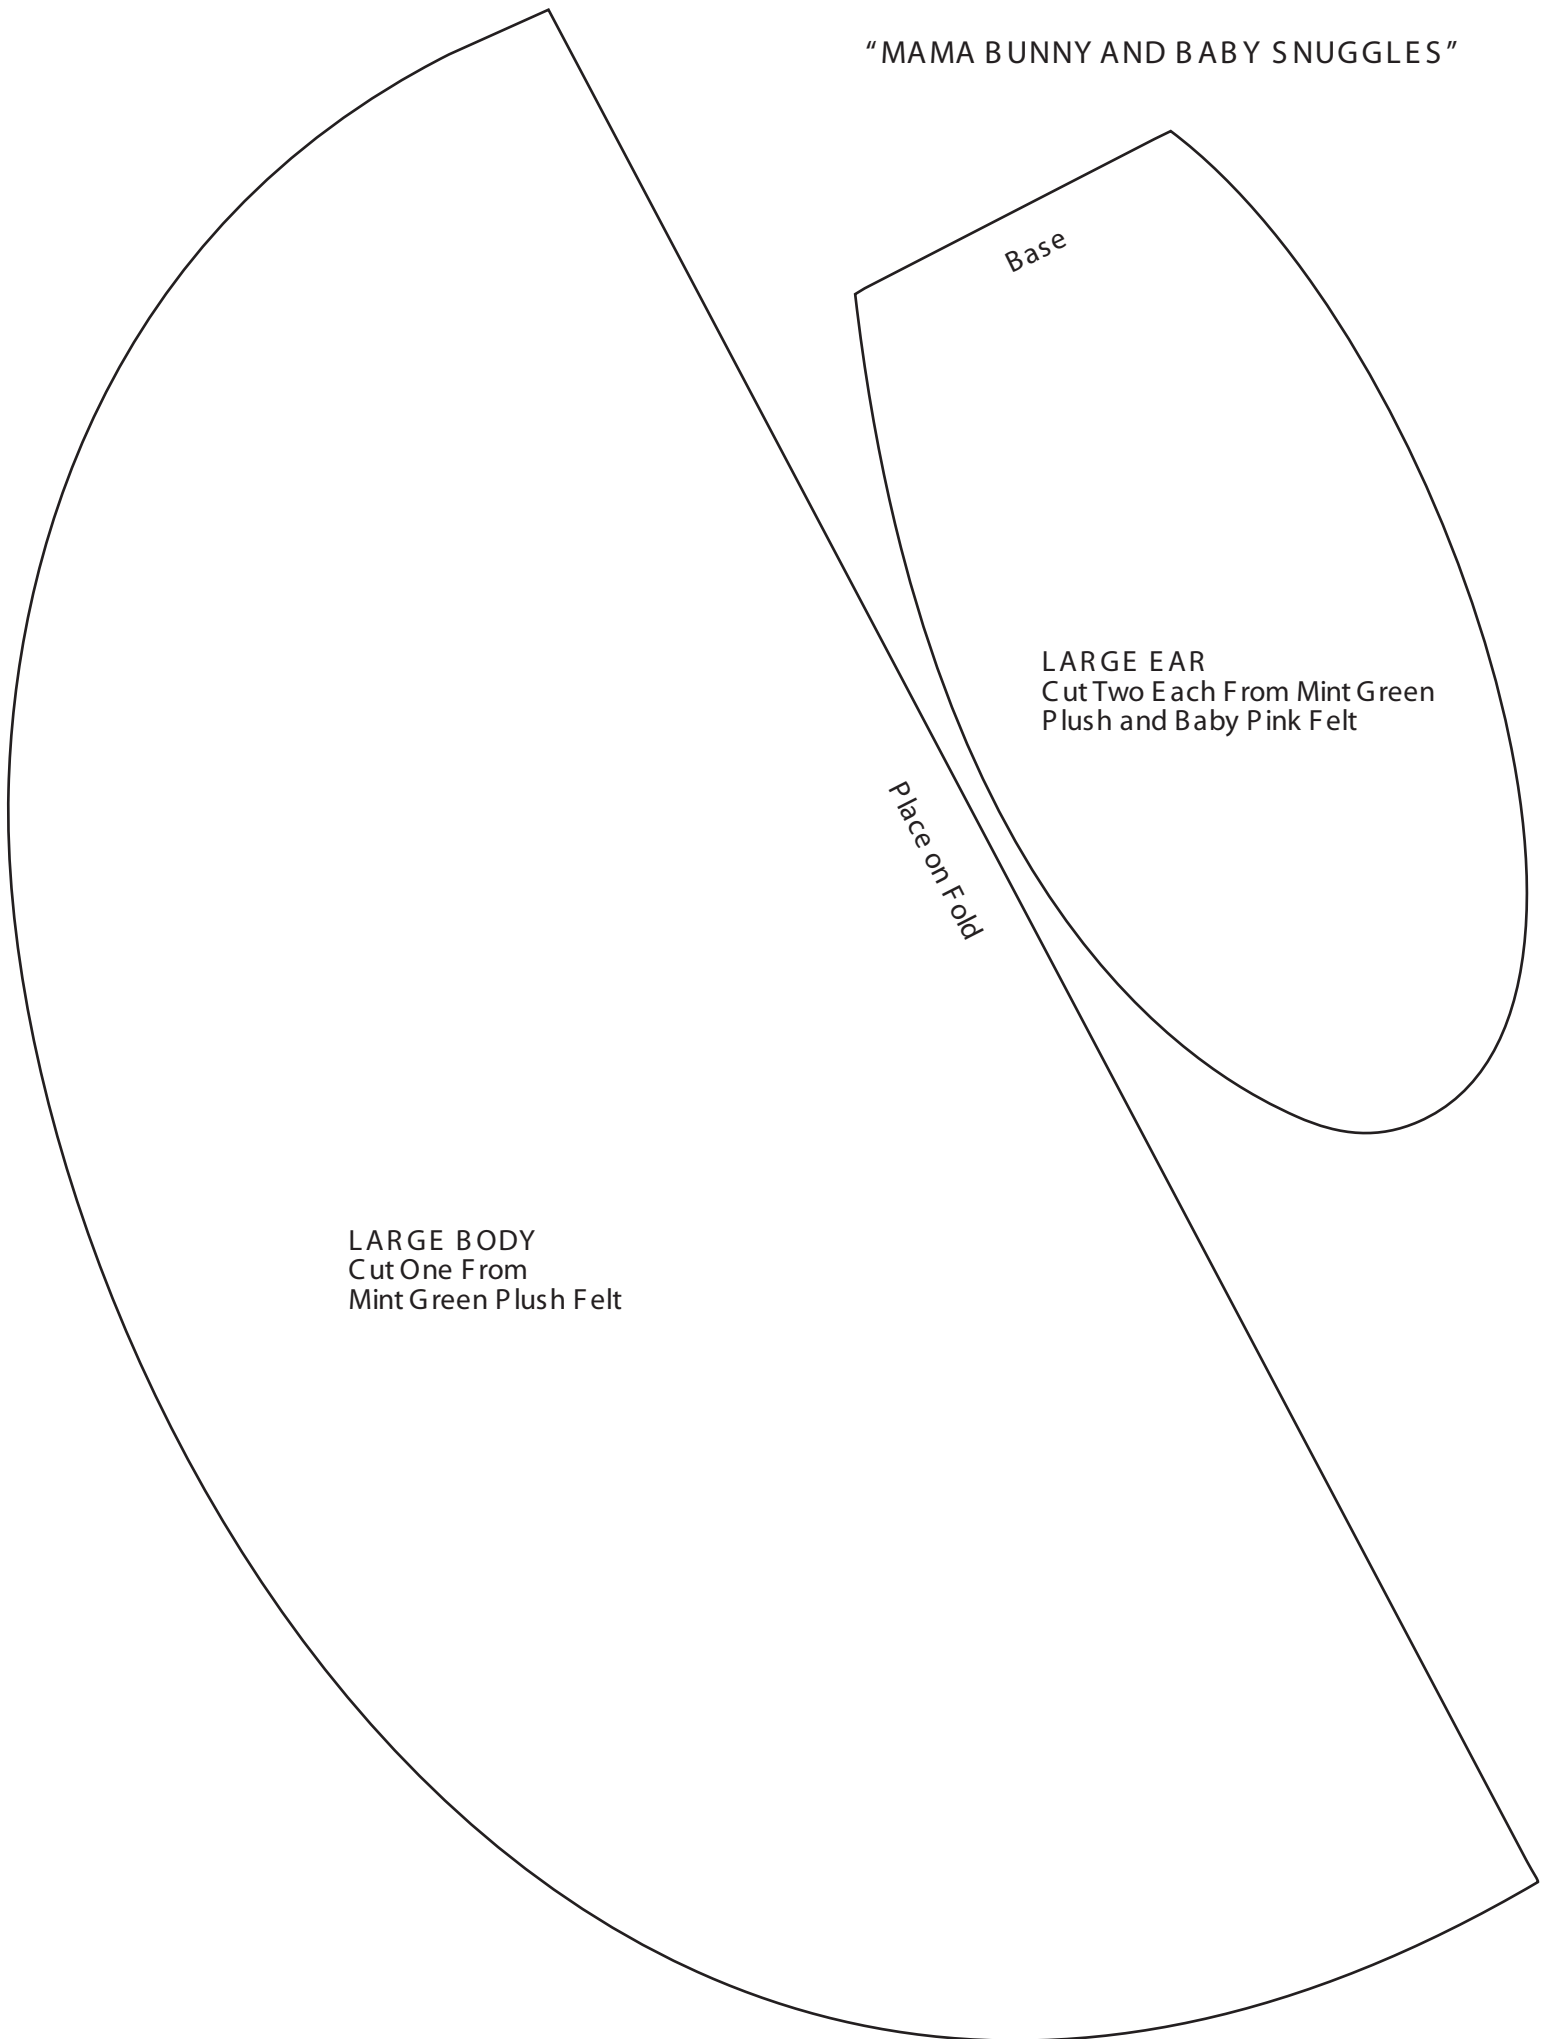

"MAMA BUNNY AND BABY SNUGGLES"

Base

LARGE EAR
Cut Two Each From Mint Green
Plush and Baby Pink Felt

Place on Fold

LARGE BODY
Cut One From
Mint Green Plush Felt

"MAMA BUNNY AND BABY SNUGGLES"

SMALL BODY
Cut One From Lilac
Plush Felt

Place on Fold

Base

SMALLEAR
Cut Two Each From Lilac Plush
and Baby Pink Felt

LARGE BACK FOOTPAD
Cut Two From Baby Pink Felt

LARGE FRONT
PAW PAD
Cut Two From
Baby Pink Felt

LARGE BODY BOTTOM
Cut One From Mint
Green Plush Felt

LARGE FRONT PAW
Cut Two From Mint
Green Plush Felt

Place on Fold

LARGE BACK FOOT
Cut Two From Mint Green Plush Felt

Place on Fold