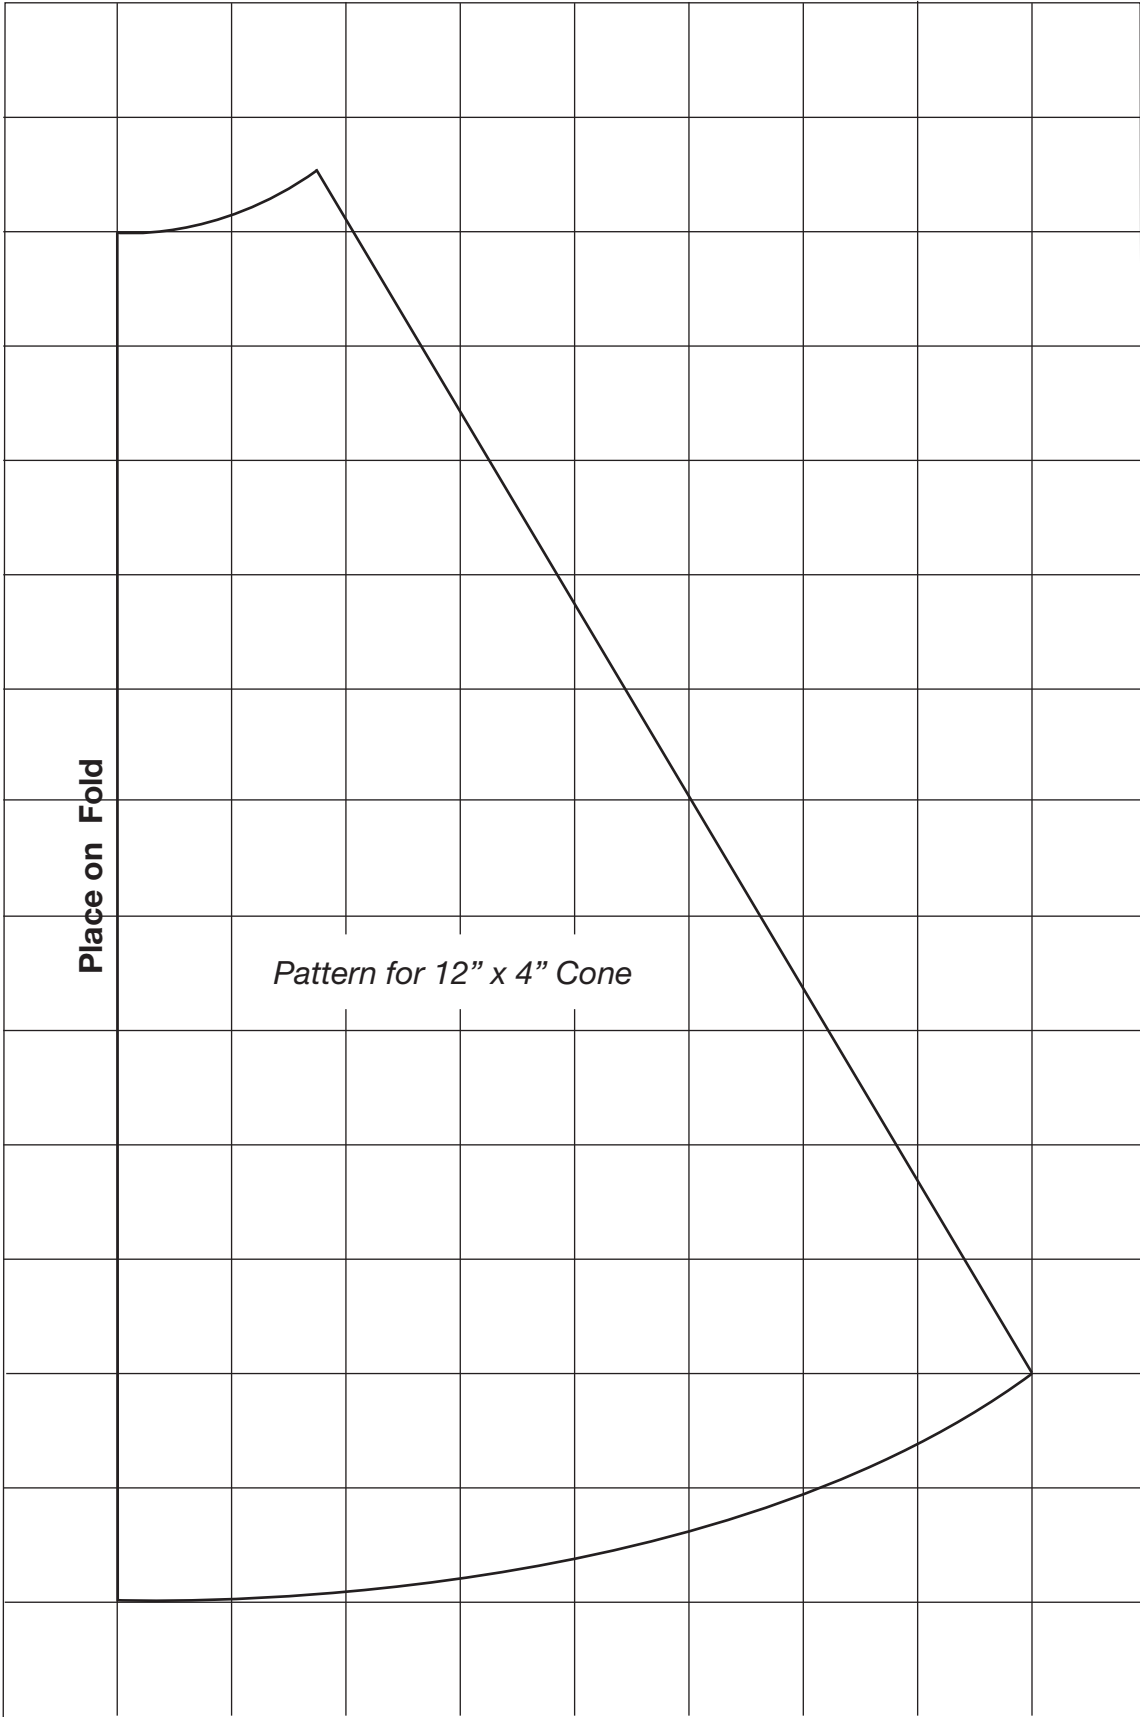

Holiday Centerpiece Trees

1 square = 1 inch

Holiday Centerpiece Trees

1 square = 1 inch