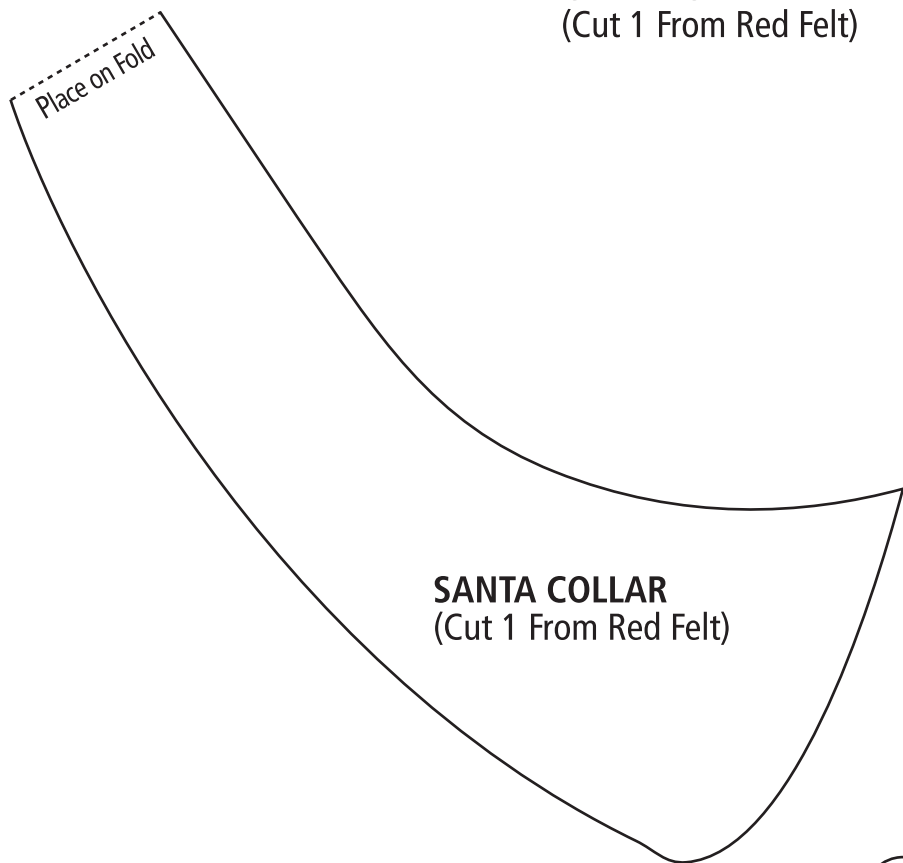

"Snow Santa & Reindeer"

CANDY CANE
(Cut 1 From Red Felt)

FACES
(See Instructions)

SANTA COLLAR
(Cut 1 From Red Felt)

HOLLY LEAF
(Cut 4 From Green Felt)

 **SANTA NOSE**
(Cut 1 From Red Felt)

 **BERRY**
(Cut 3 From Red Felt)

"Snow Santa & Reindeer"