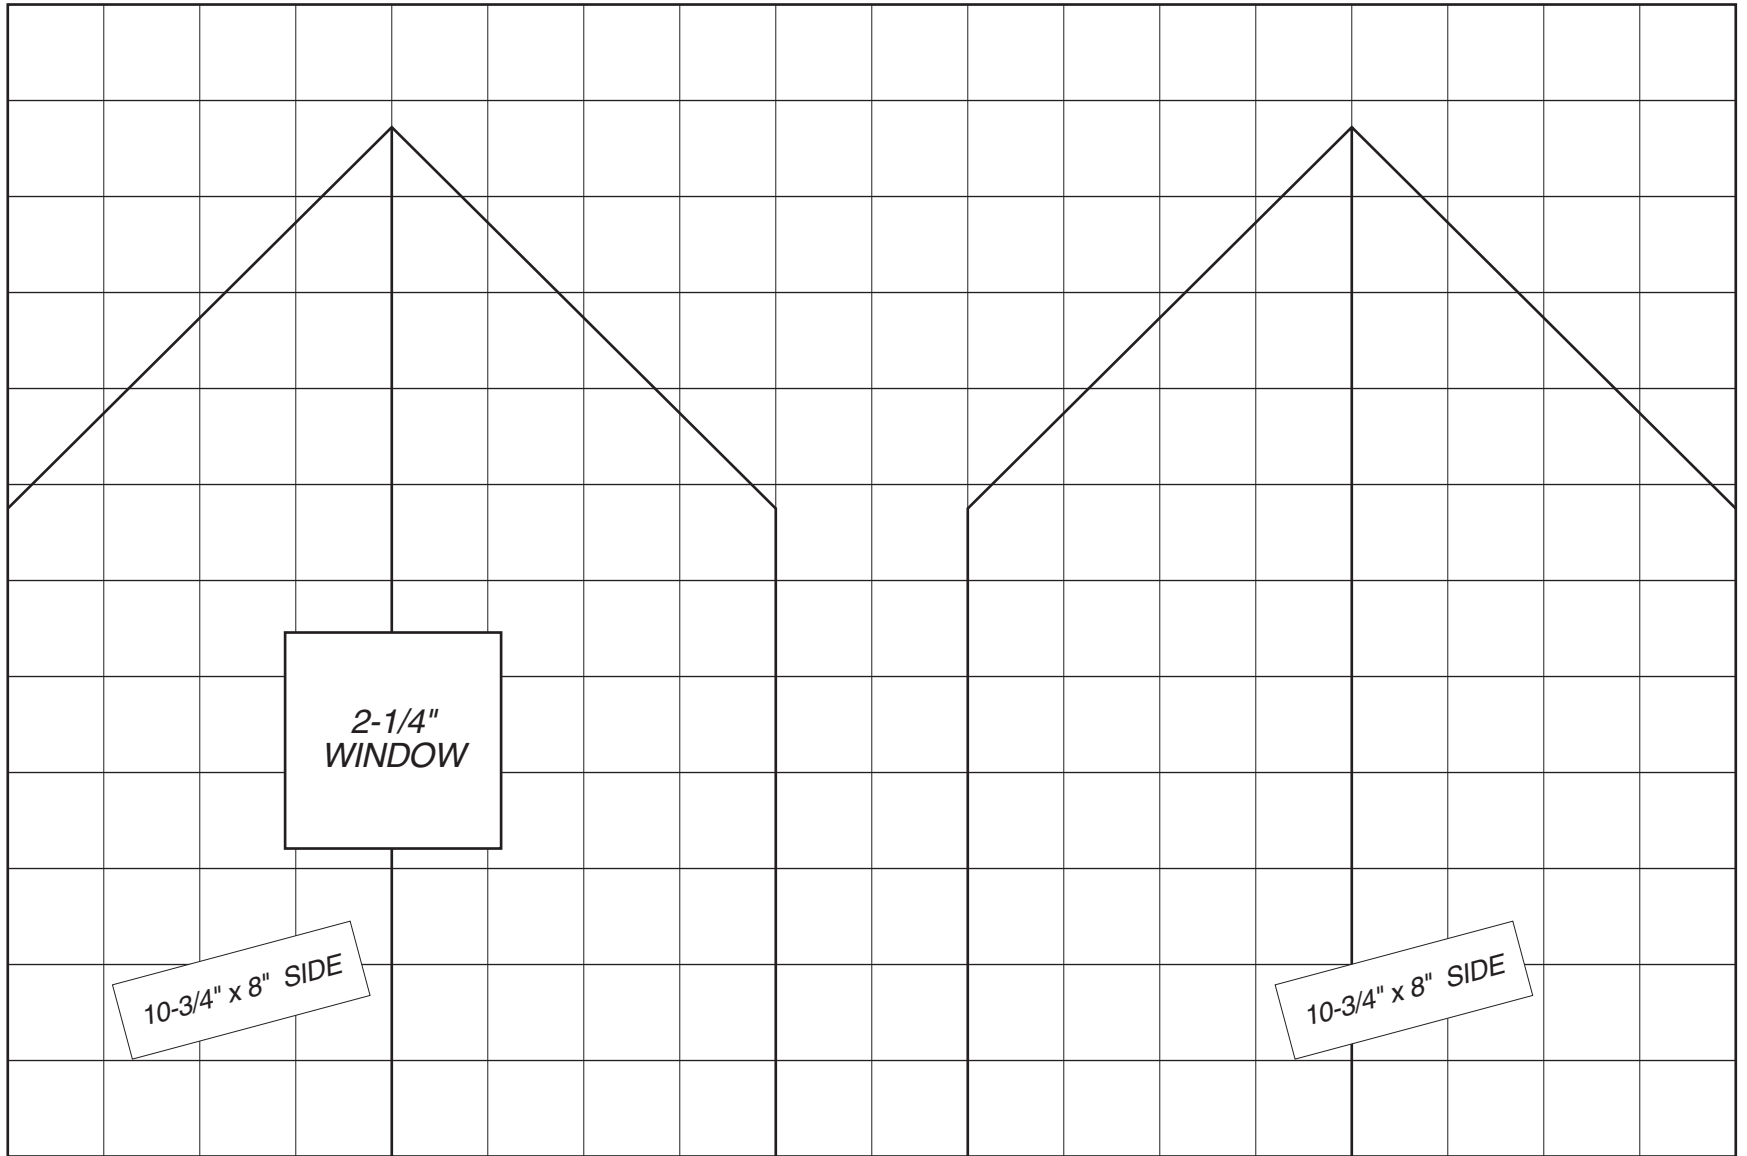

18" x 12" x 1/2" STYROFOAM SHEET 1 SQUARE = 1"

YOU WILL NEED TO ENLARGE THIS PATTERN AFTER PRINTING
IT OUT. PLEASE ENLARGE BY 200% ON A PHOTOCOPY MACHINE.

18" x 12" x 1/2" STYROFOAM SHEET 1 SQUARE = 1"

*YOU WILL NEED TO ENLARGE THIS PATTERN AFTER PRINTING
IT OUT. PLEASE ENLARGE BY 200% ON A PHOTOCOPY MACHINE.*

18" x 12" x 1/2" STYROFOAM SHEET 1 SQUARE = 1"

YOU WILL NEED TO ENLARGE THIS PATTERN AFTER PRINTING IT OUT. PLEASE ENLARGE BY 200% ON A PHOTOCOPY MACHINE.