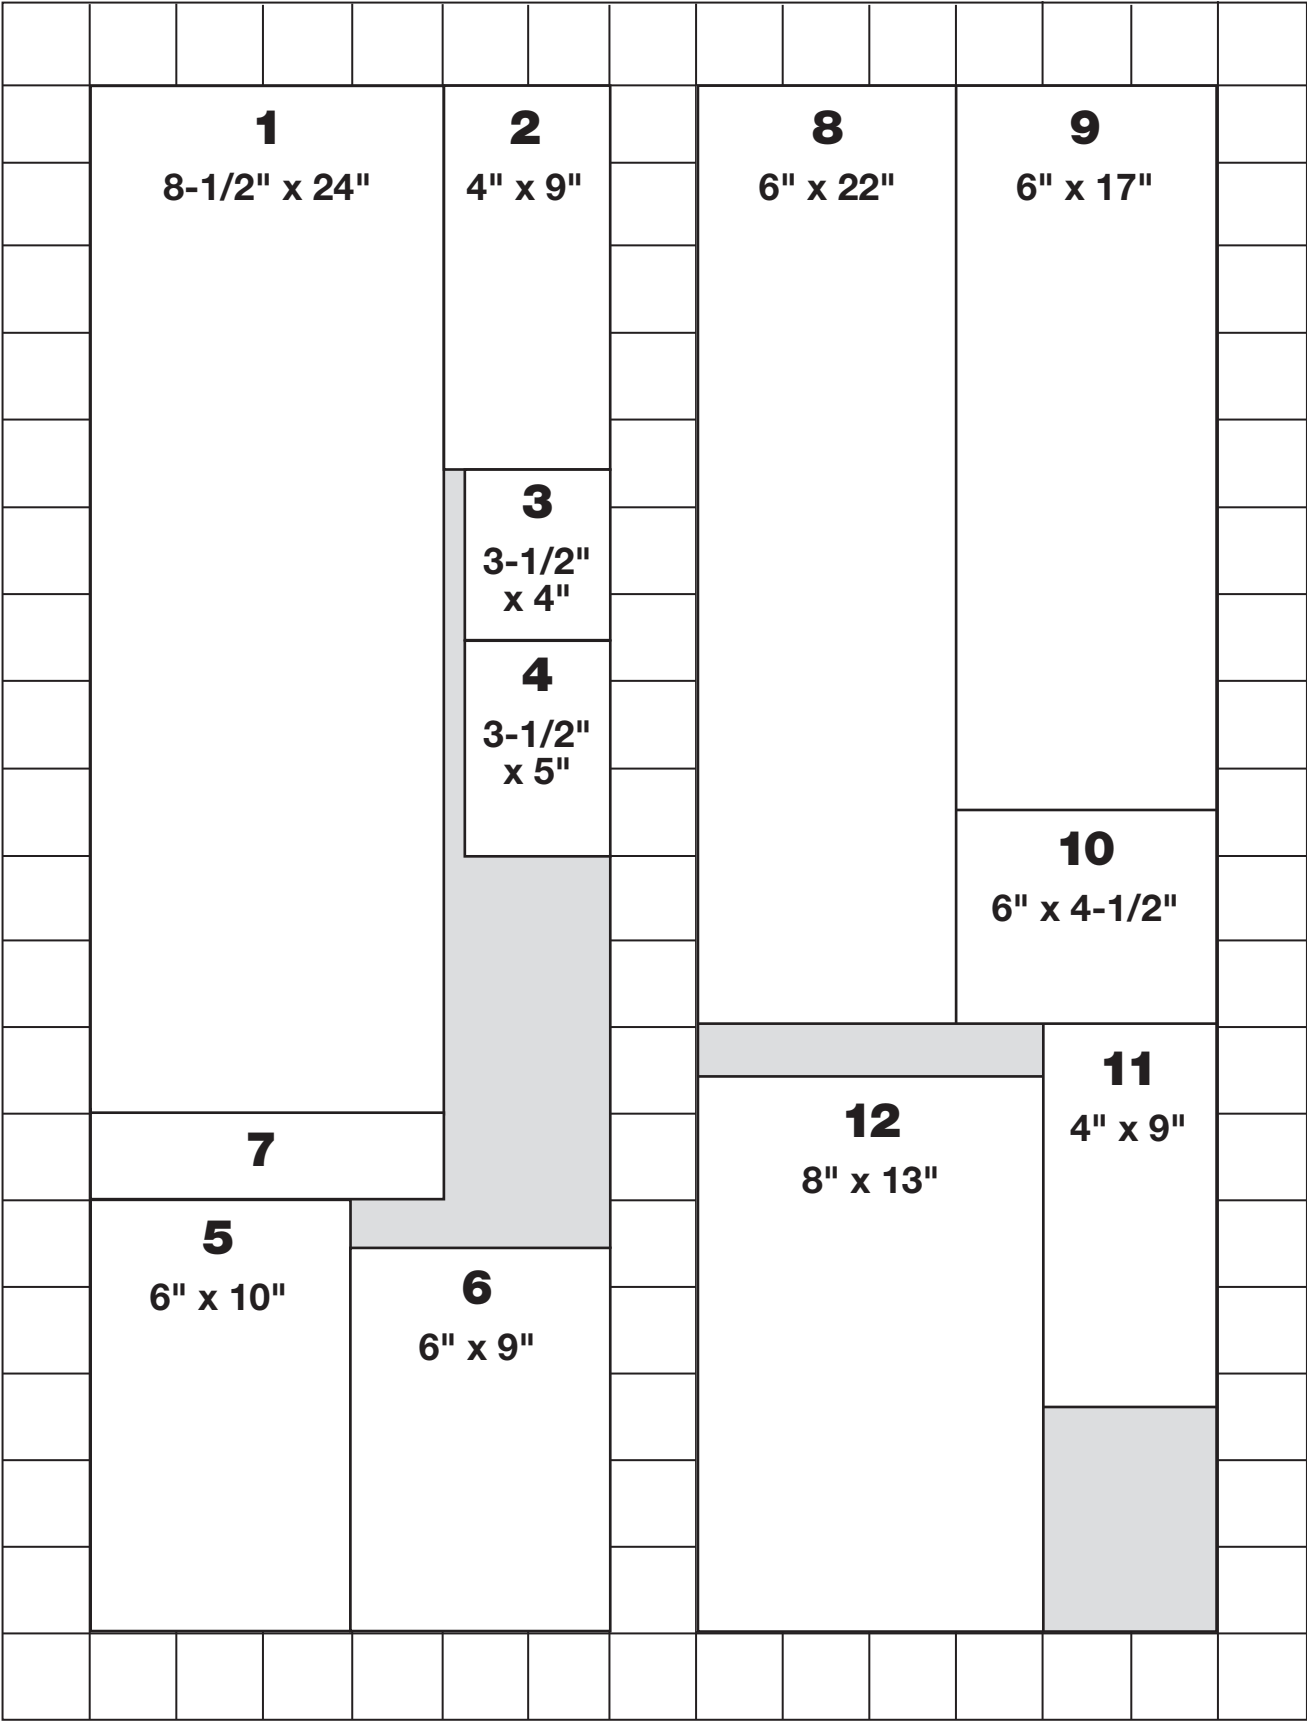

Garden Collage Wall Art

Garden Collage Wall Art

1 square = 2 inches