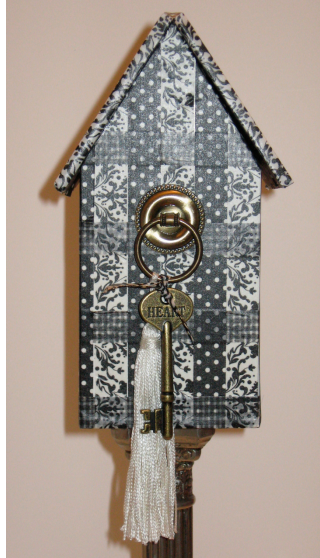

When * * Creativity Knocks

FOAM BOARD HOME DÉCOR BIRDHOUSES

FOAM BOARD HOME DÉCOR BIRDHOUSES

SUPPLY LIST:

- Elmer's Designer Masking Tape: black & white, animals, gingham prints
- Elmer's Mini Bi-Fold Foam Board
- Holographic Foam Board
- Craft Bond foam mounting tape
- Craft Bond glue spots thin medium
- Craft Bond tacky glue
- X-Acto Precision Instruments Z Series #1 Knife
- Cutting Mat
- Metal Ruler
- Scrapbook embellishments: keys, metal plate
- Tassels
- Blumenthal Lansing buttons
- Candlesticks

<http://www.elmers.com/crafters>

<http://whencreativityknocks.com/mycraftspace/m/videos/view/Birdhouse-Decor>

Inside the birdhouse with hinged lid

Fairy House with Door & Windows

Ana's
Foam Board
Bird House