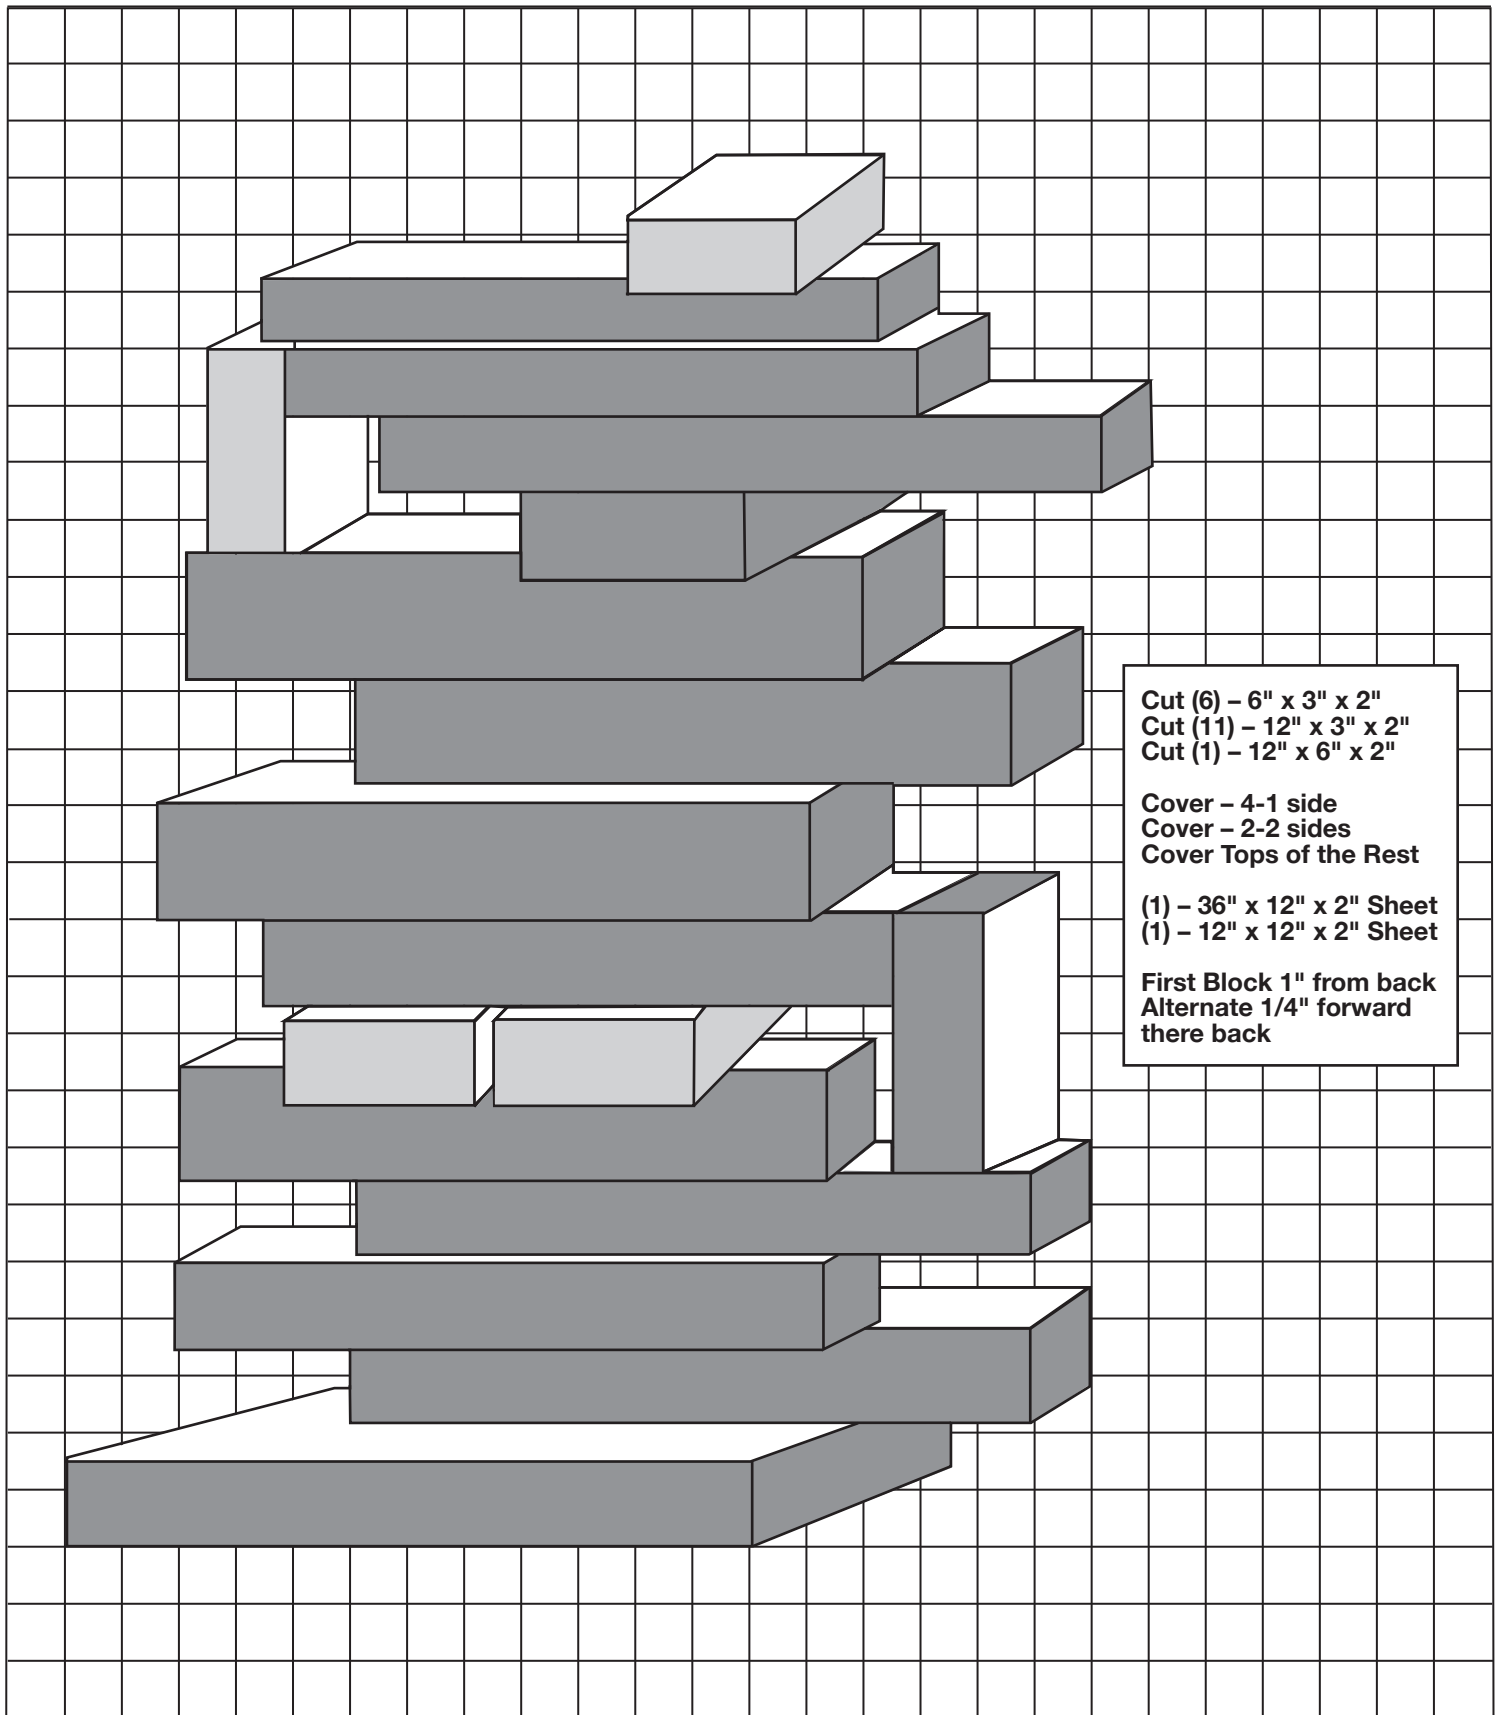

Sleek 'n Chic Floor Sculpture

Cut (6) – 6" x 3" x 2"
Cut (11) – 12" x 3" x 2"
Cut (1) – 12" x 6" x 2"

Cover – 4-1 side
Cover – 2-2 sides
Cover Tops of the Rest

(1) – 36" x 12" x 2" Sheet
(1) – 12" x 12" x 2" Sheet

First Block 1" from back
Alternate 1/4" forward
there back

1 square = 1 inch

Sleek 'n Chic Floor Sculpture

1 square = 6 inches